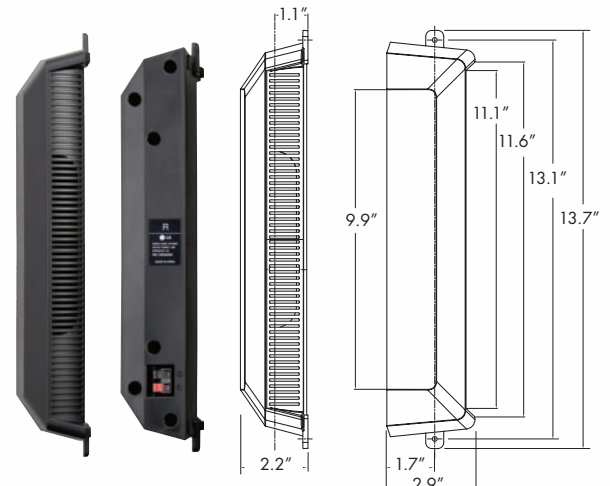

Hidden Speakers for LCD Monitors

Fitting LCD monitors from 32" to 47" class models, these speakers are neatly hidden from the front view. Perfect for tight fitting situations.

10 WATT SPEAKERS

RoHS COMPLIANT

SPEAKER WIRES INCLUDED

COMPATIBLE MODELS

M3202C-BA, M3203C-BA, M3202C-BH, M3202T-BA,
M3703C-BA, M4212C-BA, M4212C-BH, M4212T-BA,
M4213C-BA, M4224C-BA, M4712C-BA,
M4714C-BA, M4715C-BA

DIMENSIONS (WxHxD)2.9" x 13.7" x 2.2" (each)
WEIGHT0.8 lbs (each)
PACKAGING DIMENSIONS (WxHxD)15.1" x 5.3" x 6.9"
(2 Speakers/1 Package)
PACKED WEIGHT2.4 lbs (2 Speakers/1 Package)
UPC CODE7 19192 18513 5
LIMITED WARRANTY3 YEAR (parts and labor)