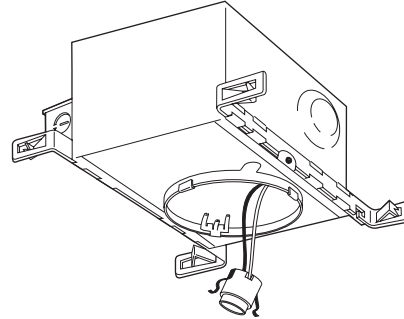

INSTALLATION

2 x 8 wood joist or T-bar installation.
 Expandable bar hangers allow for off center mounting in wood joist or T-bar ceilings.
 Length of 25-1/4" maximum 13-1/4" minimum or cut to fit 10-1/2" on center joist construction.
 Socket clips to reflector to ensure proper and consistent lamp position.
 Maximum ceiling thickness is 1-1/2".

Specifications

Height: 7-1/2 (19.1)
 Length: 11 (27.9)
 Width: 12-1/2 (31.8)
 Ceiling opening: 7 (17.8)

All dimensions are inches (centimeters).

ORDERING INFORMATION

Lead times will vary depending on options selected. Consult with your sales representative.