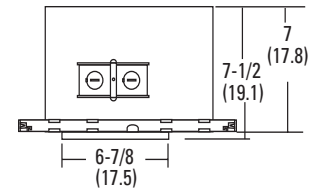

INSTALLATION

2 x 8 wood joist or T-bar installation.
 Expandable bar hangers allow for off center mounting in wood joist or T-bar ceilings.
 Length of 25-1/4" maximum 13-1/4" minimum or cut to fit 10-1/2" on center joist construction.
 Socket clips to reflector to ensure proper and consistent lamp position.
 Maximum ceiling thickness is 1-1/2".

Specifications

Height: 7-1/2 (19.1)
 Length: 11 (27.9)
 Width: 12-1/2 (31.8)
 Ceiling opening: 7 (17.8)

All dimensions are inches (centimeters).

ORDERING INFORMATION

Lead times will vary depending on options selected. Consult with your sales representative.