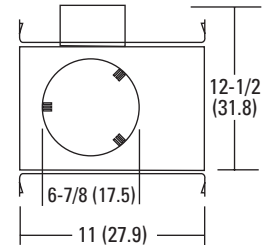

INSTALLATION

2 x 8 wood joist or T-bar installation.
 Expandable bar hangers allow for off center mounting in wood joist or T-bar ceilings.
 Length of 25-1/4" maximum 13-1/4" minimum or cut to fit 10-1/2" on center joist construction.
 Socket clips to reflector to ensure proper and consistent lamp position.
 Maximum ceiling thickness is 1-1/2".

Specifications

Height: 7-1/2 (19.1)
 Length: 11 (27.9)
 Width: 12-1/2 (31.8)
 Ceiling opening: 7 (17.8)

All dimensions are inches (centimeters).

ORDERING INFORMATION

Lead times will vary depending on options selected. Consult with your sales representative.