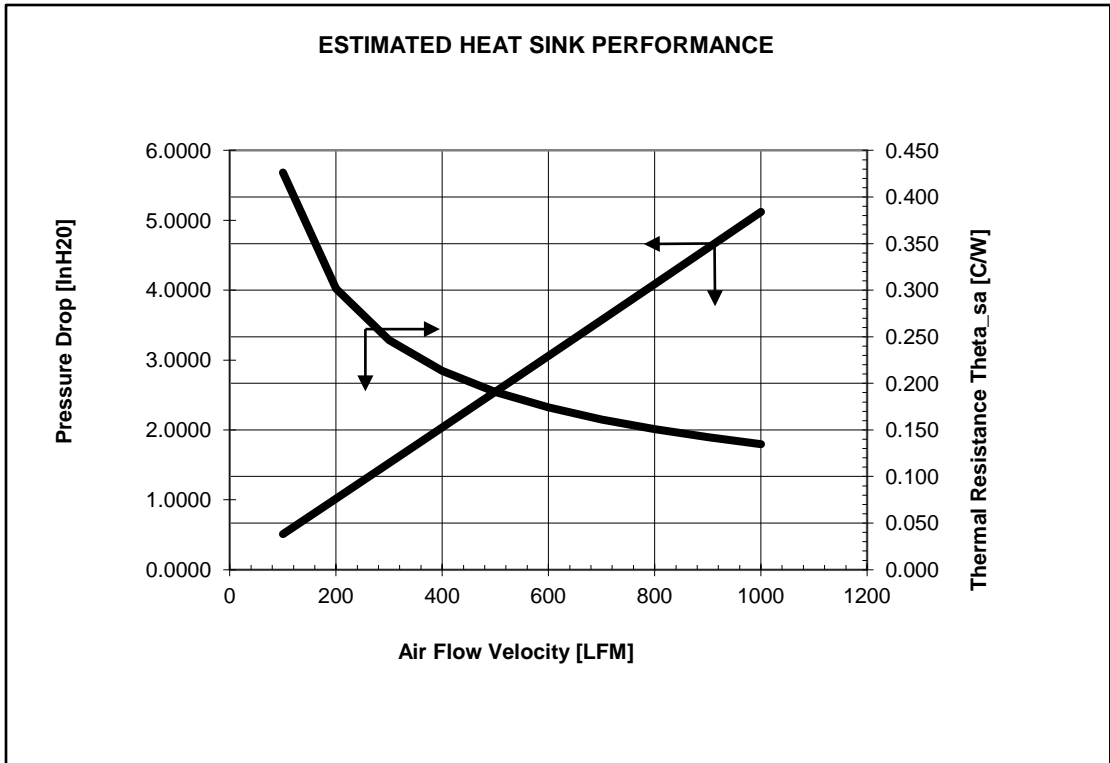

XX6274 Series --- Standard Flatback Heat Sink

Per.	97.90	in.
WT.	9.15	lb/ft
θ_{sa}	0.80	$^{\circ}\text{C}/\text{w}/3''$

Our customers are reminded that they bear the responsibility for testing Wakefield Thermal Solution's products for proposed use. Any information furnished by WTS is believed to be accurate and reliable, but all customers must bear all for use and applications of WTS products. WTS MAKES NO WARRANTIES EXPRESSED OR IMPLIED, AS TO THE FITNESS, MERCHANTABILITY, OR SUITABILITY OF ANY WTS PRODUCTS FOR ANY SPECIFIC OR GENERAL USES. WTS SHALL NOT BE LIABLE FOR INCIDENTAL OR CONSEQUENTIAL DAMAGES OF ANY KIND.