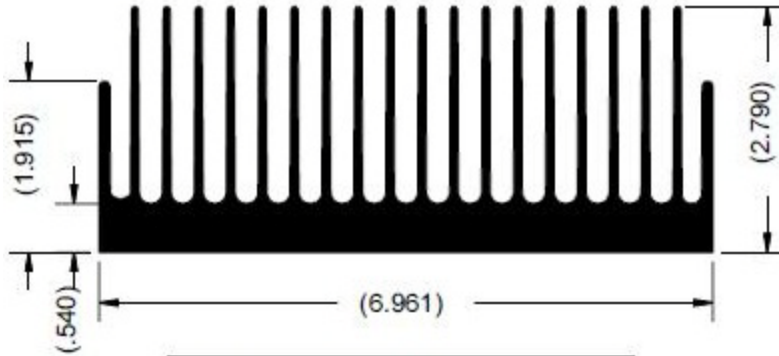

XX6274 Series --- Standard Flatback Heat Sink

Per.	97.90	in.
WT.	9.15	lb/ft
θ_{sa}	0.80	$^{\circ}\text{C}/\text{w}/3''$

Our customers are reminded that they bear the responsibility for testing Wakefield Thermal Solution's products for proposed use. Any information furnished by WTS is believed to be accurate and reliable, but all customers must bear all for use and applications of WTS products. WTS MAKES NO WARRANTIES EXPRESSED OR IMPLIED, AS TO THE FITNESS, MERCHANTABILITY, OR SUITABILITY OF ANY WTS PRODUCTS FOR ANY SPECIFIC OR GENERAL USES. WTS SHALL NOT BE LIABLE FOR INCIDENTAL OR CONSEQUENTIAL DAMAGES OF ANY KIND.