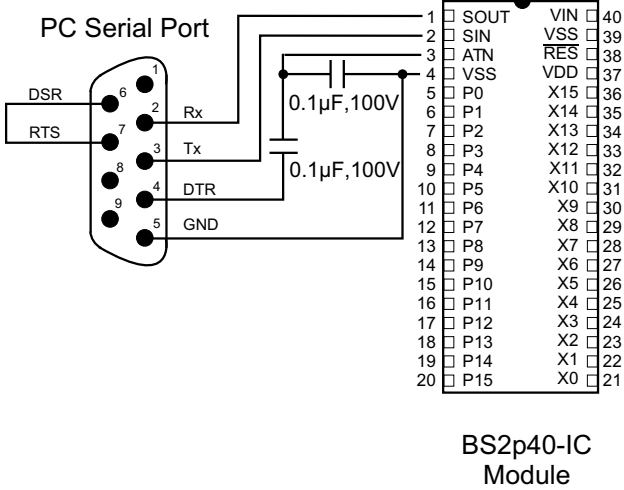

BS2p40-IC MODULE Rev. B (updated 5-11-04)

Dual NPN Trans. Pack (10K Res. 2N3904) Single PNP Trans. Pack (10K Res. & 2N3906) Quad Res. Pack (4.7K Res.)

PC - to - BS2p40-IC connection

Connect DSR and RTS for automatic port detection.