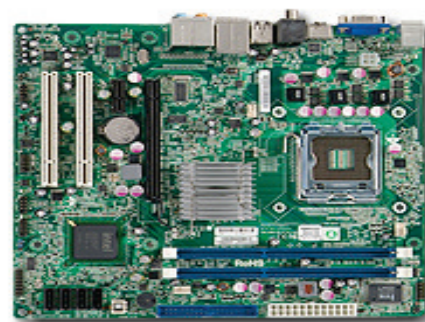

Key Features

1. Intel® Core™ 2, Quad and Duo Pentium® Dual-Core, Celeron® Dual-Core processors in LGA775 Package (FSB 1333/1066/800)
2. Intel® G41+ICH7 Chipset
3. Up to 4GB DDR3 1066/800 non-ECC Un-Buffered DIMM
4. Realtek 8111C Gigabit Ethernet Controller
5. 4x SATA (3.0Gbps) Ports +2 IDE devices support
6. 1 (x16) PCI-Express, 1 (x1) PCI-Express, 2x 32-bit PCI Slots
7. Realtek ALC888 7.1 HD Audio
8. 8x USB 2.0 Ports + 2 Serial Ports
9. HDMI + VGA Dual Display

Processor / Cache

Processor	Intel® Core™ 2, Quad and Duo Pentium® Dual-Core Series in LGA775 Package
System Bus / QPI	Supports upto 1333/1066/800 FSB

Server Class

Rackmount/Tower Server Class

Chipset / Serverboard

Intel® G41 chipset

System Memory

Memory Capacity Supports up to 4 GB 1066 / 800MHz DDR3 non-ECC Un-Buffered memory

Expansion Slot

PCI-Express: 1 (x16) PCI-e slot, 1 (x1) PCI-e slot
 PCI: 2x 32-bit PCI slots

Integrated On-Board

SAS	-
SATA	Intel ICH7 SATA (3Gbps) Controller
Network Controller	Realtek 8111C Gigabit Ethernet Controller
Graphics	-
Infiniband	-

Input / Output

SAS / SATA Port	SATA: 4 Serial ATA ports
Floppy	-
LAN Port	1x RJ45 LAN port
USB Ports	4x USB rear ports, 2x USB internal header(4 ports) Total 8 USB 2.0 Compliant
VGA Port	-
Keyboard / Mouse	PS/2 keyboard and mouse ports
Serial Port/Header	2 Fast UART 16550 serial headers
Sound Port	8x analog outputs (7.1 HD)