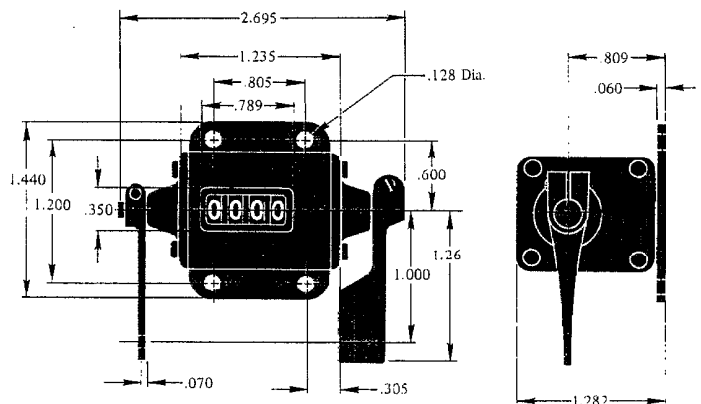

Torque: Maximum static: revolution 3 oz-in., ratchet 8 oz-in.

Number of Figures: 4

Size of Figures: 0.166 in. high by 0.099 in. wide

Color of Figures: White on black

Character Configuration: 0 to 9

Reset: Quick lever

Lubrication: Not required

Mounting: Base

Construction: Case: Zamak. Shaft: chrome plated steel. Wheels: Zamak. Ratchet: sintered metal. Working parts: hardened steel

Net Weight: 5 oz

DIMENSIONS

Also Reset Knob Location