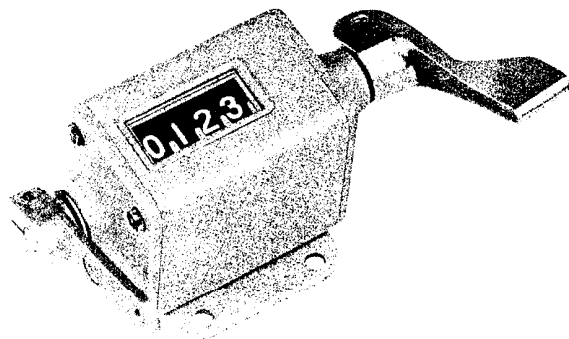

**SMALL QUICK LEVER RESET COUNTER
SERIES 1975, 1976**

DESCRIPTION

Compact counters with quick lever reset. Smallest size and greatest number of figures. Rugged and durable. Low friction, corrosion resistant materials. Long, maintenance free life. High readability, accurate, versatile design.

APPLICATIONS

Power presses, office machines, coin sorters, automatic screw machines.

MODELS

Series 1975—Quick Lever Reset Revolution Drive, adds one count for each drive shaft revolution in either direction. Actuation of reset lever through arc of 60° resets counter. 4 figures only. Left shaft extension only. Nonstock, make item.

Series 1976—Quick Lever Reset Ratchet Drive, adds one count for each drive shaft actuation through an arc of 40° min in specified rotation. Actuation of reset lever through arc of 60° resets counter. 4 figures only, Number 1 rotation only.

STOCK ITEMS

Ratchet drive, quick lever reset, 5 figure	197614-001	-	-	-
--	------------	---	---	---

SPECIFICATIONS

Speed: Ratchet: harmonic—1000 cpm; impact—at least 30 ms to advance lever 45°. Revolution: 1000 rpm