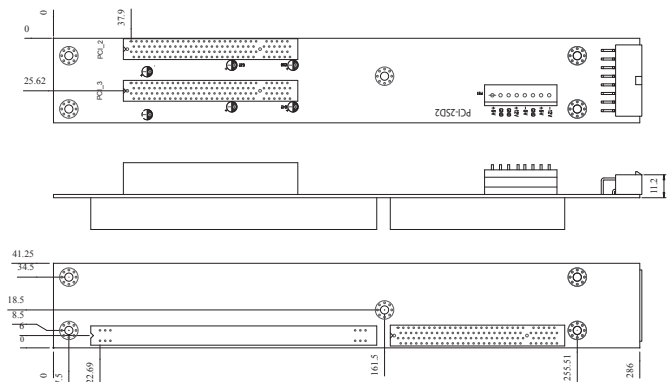

PX-20S2-RS-R40

Ordering Information

PCI-20S2-RS-R40	20-slot backplane with 17 PCI slots and 3 ISA Bus slots
RACK-3200G-R20	4U rack-mount industrial chassis
RACK-3035G-R20	4U rack-mount industrial chassis

PX-20S3-RS-R40

Ordering Information

PCI-20S3-RS-R40	20-slot backplane with 18 PCI slots and 1 ISA Bus slots
RACK-3200G-R20	4U rack-mount industrial chassis
RACK-3035G-R20	4U rack-mount industrial chassis

PCI-2SD2-RS-R40

Left side

Right side

Ordering Information

PCI-2SD2-RS-R40	1U chassis backplane with two PCI slots
RACK-1150G	1U Rack-mount Industrial Chassis
RACK-1151G	1U Rack-mount Industrial Chassis

1
Application
Server
Platform