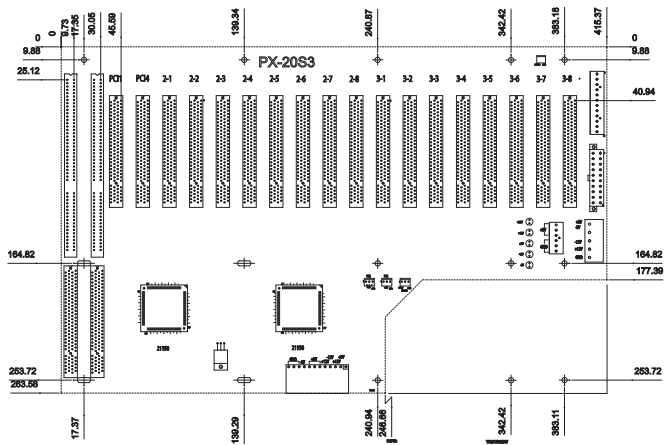

PX-20S2-RS-R40

Ordering Information

PCI-20S2-RS-R40	20-slot backplane with 17 PCI slots and 3 ISA Bus slots
RACK-3200G-R20	4U rack-mount industrial chassis
RACK-3035G-R20	4U rack-mount industrial chassis

PX-20S3-RS-R40

Ordering Information

PCI-20S3-RS-R40	20-slot backplane with 18 PCI slots and 1 ISA Bus slots
RACK-3200G-R20	4U rack-mount industrial chassis
RACK-3035G-R20	4U rack-mount industrial chassis

PCI-2SD2-RS-R40

Left side

Right side

Ordering Information

PCI-2SD2-RS-R40	1U chassis backplane with two PCI slots
RACK-1150G	1U Rack-mount Industrial Chassis
RACK-1151G	1U Rack-mount Industrial Chassis

1
Application
Server
Platform