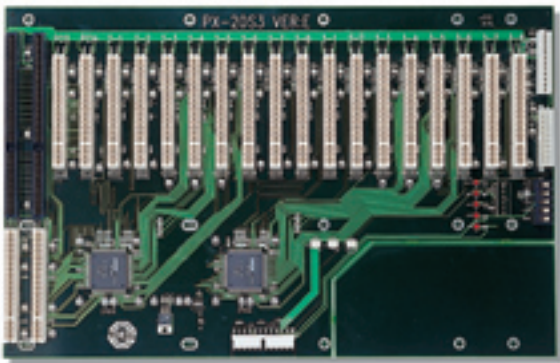

PX-20S2-RS-R40

Ordering Information

PCI-20S2-RS-R40	20-slot backplane with 17 PCI slots and 3 ISA Bus slots
RACK-3200G-R20	4U rack-mount industrial chassis
RACK-3035G-R20	4U rack-mount industrial chassis

PX-20S3-RS-R40

Ordering Information

PCI-20S3-RS-R40	20-slot backplane with 18 PCI slots and 1 ISA Bus slots
RACK-3200G-R20	4U rack-mount industrial chassis
RACK-3035G-R20	4U rack-mount industrial chassis

PCI-2SD2-RS-R40

Left side

Right side

Ordering Information

PCI-2SD2-RS-R40	1U chassis backplane with two PCI slots
RACK-1150G	1U Rack-mount Industrial Chassis
RACK-1151G	1U Rack-mount Industrial Chassis

1
Application
Server
Platform