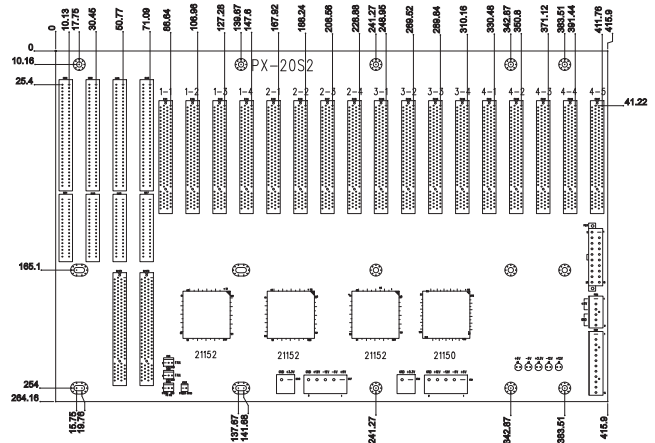

PX-20S2-RS-R40

Ordering Information

PCI-20S2-RS-R40	20-slot backplane with 17 PCI slots and 3 ISA Bus slots
RACK-3200G-R20	4U rack-mount industrial chassis
RACK-3035G-R20	4U rack-mount industrial chassis

PX-20S3-RS-R40

Ordering Information

PCI-20S3-RS-R40	20-slot backplane with 18 PCI slots and 1 ISA Bus slots
RACK-3200G-R20	4U rack-mount industrial chassis
RACK-3035G-R20	4U rack-mount industrial chassis

PCI-2SD2-RS-R40

Left side

Right side

Ordering Information

PCI-2SD2-RS-R40	1U chassis backplane with two PCI slots
RACK-1150G	1U Rack-mount Industrial Chassis
RACK-1151G	1U Rack-mount Industrial Chassis

1
Application
Server
Platform