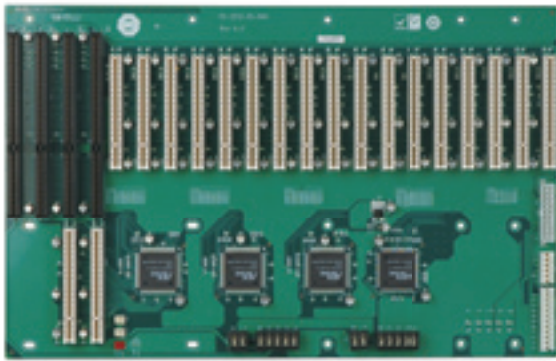

PX-20S2-RS-R40

Ordering Information

PCI-20S2-RS-R40	20-slot backplane with 17 PCI slots and 3 ISA Bus slots
RACK-3200G-R20	4U rack-mount industrial chassis
RACK-3035G-R20	4U rack-mount industrial chassis

PX-20S3-RS-R40

Ordering Information

PCI-20S3-RS-R40	20-slot backplane with 18 PCI slots and 1 ISA Bus slots
RACK-3200G-R20	4U rack-mount industrial chassis
RACK-3035G-R20	4U rack-mount industrial chassis

PCI-2SD2-RS-R40

Left side

Right side

Ordering Information

PCI-2SD2-RS-R40	1U chassis backplane with two PCI slots
RACK-1150G	1U Rack-mount Industrial Chassis
RACK-1151G	1U Rack-mount Industrial Chassis

1
Application
Server
Platform