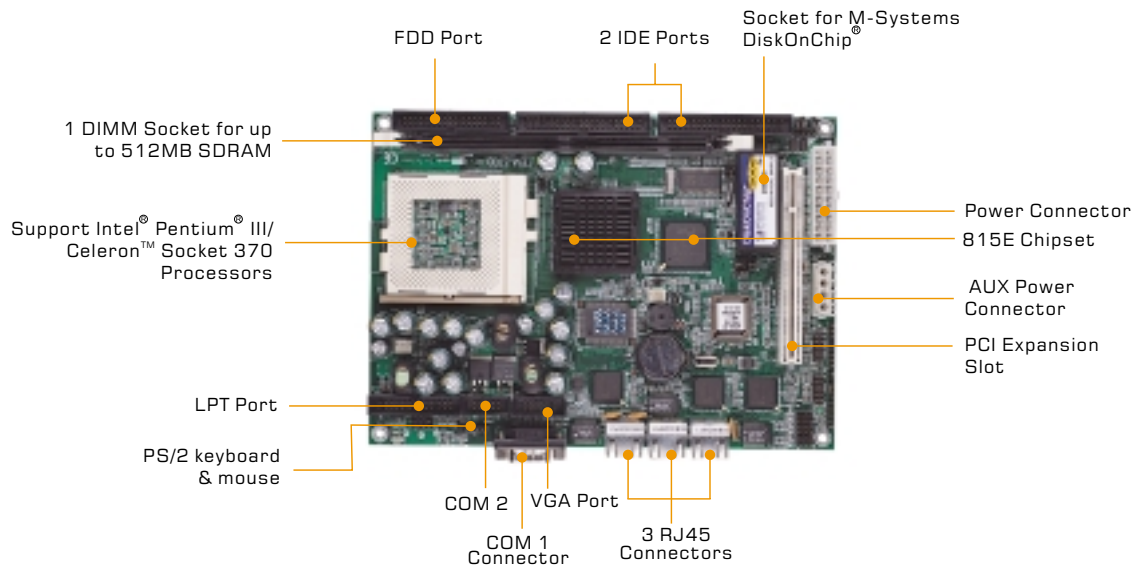

5.25" Socket 370 PIII SBC with VGA/ 3xLAN

TEM-370B

FEATURES

- Support Intel® Pentium® III / Celeron™ Processor in 370 Socket, support 133MHz FSB
- Intel® 815E chipset
- Built-in three 10/100 Base-TX interface and RJ-45 connectors
- Socket for DiskOnChip®
- With one PCI expansion slot
- 4 USB ports
- Support 4 Ultra ATA 100 devices
- 5.25" Form Factor, special design for Firewall and network applications

OPTIONAL

	Item
	COM & LPT cable with bracket
	Part Number
	0800100000002
	Item
	USB Y cable with bracket
	Part Number
	0800100100002

SPECIFICATION

CPU

Support Intel® Pentium® III / Celeron™ Processor in Socket 370 (66/100/133 MHz FSB)

Chipset

Intel® 815E

BIOS

Award® licensed BIOS

System Memory

1 x168-pin DIMM socket, support 100/133 MHz And up to 512MB SDRAM

VGA

Internal graphic controller with Intel's Dynamic Video Memory Technology, resolution up to 1600 x 1200 x 256 colors @ 85 Hz, with VGA connector (2x6x2.54 mm pin header with housing)

Universal Serial Bus

Support 4 USB ports

IR Interface

Supports 1 IrDA header

RTC

Internal RTC with Li battery

Expansion Slot

1 PCI slot