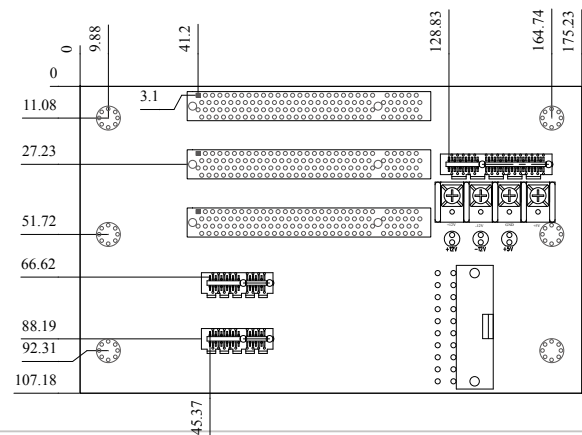

HPE-5S1

Ordering Information

HPE-5S1-R10	5 Slot Backplane with 4 PCI Bus
PR-1500G	5 Slot Half Size Industrial Chassis
PAC-500G	5 Slot Half Size Industrial Chassis

HPE-5S2

Ordering Information

HPE-5S2-R10	5 Slot Backplane with 3 PCI and 1 PCIe x4 Bus
PR-1500G	5 Slot Half Size Industrial Chassis
RACK-500G	5 Slot Half Size Industrial Chassis

HPE-5S3

Ordering Information

HPE-5S3-R10	5 Slot Backplane with 2 PCI and 2 PCIe x1 Bus
PR-1500G	5 Slot Half Size Industrial Chassis
PAC-500G	5 Slot Half Size Industrial Chassis

HPE-6S1

Ordering Information

HPE-6S1-R10	6 Slot Backplane with 4 PCI and 1 PCIe x4 Bus
PACO-506H	6 Slot Half Size Industrial Chassis

1. 1 Single Board Computer
2. 2 VIDEO CARD
3. 3 Xscale Solutions
4. 4 Open HMI
5. 5 VITO Universal Controller
6. 6 DINO BLADE
7. 7 LCD Product Series
8. 8 Embedded System
9. 9 Industrial Computer Chassis
10. 10 Power Supply
11. 11 Peripherals