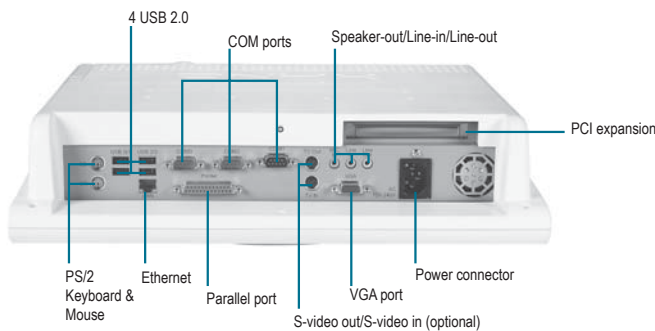

## Low Noise Medical Station 17" 300 nits LCD with Pentium<sup>®</sup> M CPU

### Features

- 17" True Color High Contrast 300 nits Medical LCD
- Integrated RFID Security and Smart Card Reader
- Total Telemedicine Solution
- Mini PCI Capture Card Supports Non-DICOM To DICOM CAM
- High Performance & Low Power System Solution
- 802.11g Wireless Antenna (Optional)

### Specifications

Main Specifications	
Processor	Celeron <sup>®</sup> M / Pentium <sup>®</sup> M up to 2.0 GHz
Memory	DDR up to 1GB
OS Support	MS DOS, Windows <sup>®</sup> 2000, Windows <sup>®</sup> XP
Expansion Interface	1 x PCI, 1 x Mini PCI
Drive Bay	1 x Slim DVD/CD, 1 x 2.5" Hard Disk Drive, 1 x 8 in 1 card reader
Display	
Size	17"
Resolution	1280 x 1024
Max. Colors	16.7M
Viewing Angle	150°(H)/ 130°(V)
Back Light MTBF	40,000 hrs
Touch Screen	Resistive / 2048 x 2048
I/O	
Audio	MIC-in, Line-in, Line-out
USB	5 x external and 2 x internal
Serial port	3 ports: 2 x RS-232, 1x RS-232/422/485
Parallel port	1
Keyboard & Mouse	1 x PS/2 Keyboard, 1 x PS/2 Mouse
Video	1 x S-video out/ 1 x S-video in (optional)
Speaker	2 speakers
Mechanical and Environmental	
Power Requirement	AC Model: 115/230 V AC DC Model: 24V DC
Operating Temperature	32°F ~ 104°F (0°C ~ 40°C)
Mounting	VESA 75/100
EMC	CE/FCC Class B, UL 60601-1, EN 60601-1