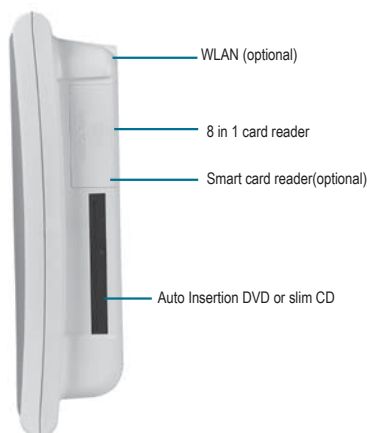

### Features

- 17" True Color High Contrast 300 nits Medical LCD
- Integrated RFID Security and Smart Card Reader
- Total Telemedicine Solution
- Mini PCI Capture Card Supports Non-DICOM To DICOM CAM
- High Performance & Low Power System Solution
- 802.11g Wireless Antenna (Optional)

### Specifications

Main Specifications	
Processor	Celeron <sup>®</sup> M / Pentium <sup>®</sup> M up to 2.0 GHz
Memory	DDR up to 1GB
OS Support	MS DOS, Windows <sup>®</sup> 2000, Windows <sup>®</sup> XP
Expansion Interface	1 x PCI, 1 x Mini PCI
Drive Bay	1 x Slim DVD/CD, 1 x 2.5" Hard Disk Drive, 1 x 8 in 1 card reader
Display	
Size	17"
Resolution	1280 x 1024
Max. Colors	16.7M
Viewing Angle	150°(H)/ 130°(V)
Back Light MTBF	40,000 hrs
Touch Screen	Resistive / 2048 x 2048
I/O	
Audio	MIC-in, Line-in, Line-out
USB	5 x external and 2 x internal
Serial port	3 ports: 2 x RS-232, 1x RS-232/422/485
Parallel port	1
Keyboard & Mouse	1 x PS/2 Keyboard, 1 x PS/2 Mouse
Video	1 x S-video out/ 1 x S-video in (optional)
Speaker	2 speakers
Mechanical and Environmental	
Power Requirement	AC Model: 115/230 V AC DC Model: 24V DC
Operating Temperature	32°F ~ 104°F (0°C ~ 40°C)
Mounting	VESA 75/100
EMC	CE/FCC Class B, UL 60601-1, EN 60601-1