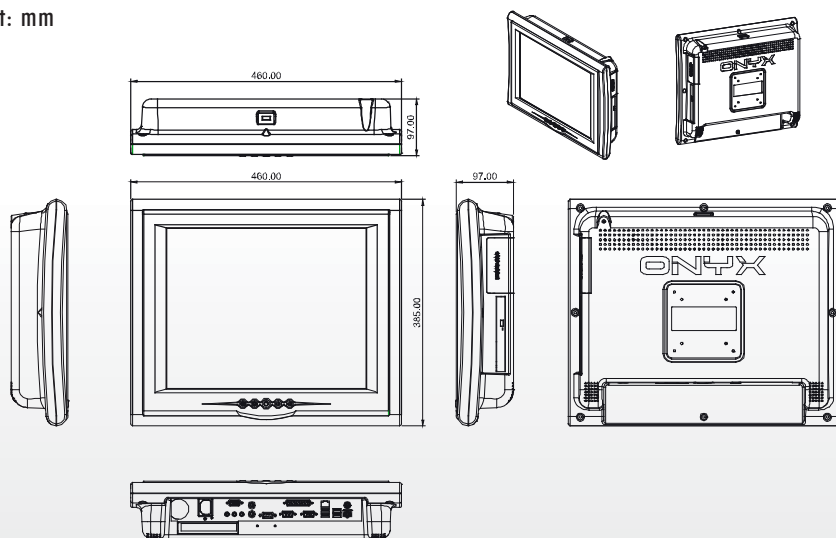

Dimension

Unit: mm

Ordering Information

- **Onyx-173HT-A1**
  Medical Station, Pentium® M, 17" 300 nits TFT, 1P, AC, Card Reader, 1 Mini PCI
- **Onyx-173HT-A2**
  Medical Station, Celeron® M 1.3 GHz, 17" 300 nits TFT, 1P, AC, Card Reader, 1 Mini PCI
- **Onyx-173HTT-A1**
  Onyx-173HT-A1 w/Resistive TouchScreen
- **Onyx-173HTT-A2**
  Onyx-173HT-A2 w/Resistive TouchScreen
- **Onyx-173DT-A1**
  Medical Station, Pentium® M, 17" 300 nits TFT, 1P, DC24, Card Reader, 1 Mini PCI
- **Onyx-173DT-A2**
  Medical Station, Celeron® M 1.3 GHz, 17" 300 nits TFT, 1P, DC24, Card Reader, 1 Mini PCI
- **Onyx-173DTT-A1**
  Onyx-173DT-A1 w/Resistive TouchScreen
- **Onyx-173DTT-A2**
  Onyx-173DT-A2 w/Resistive TouchScreen

Optional Accessories

- **9741666646**
  Wireless LAN Kit
- **PER-V30C-A10**
  Mini PCI Capture Card
- **AP-OT9789666626**
  Fingerprint Scanner Kit
- **AP-OT9789666629**
  RFID Reader Kit 125K
- **AP-OT9789666630**
  RFID Reader Kit 13.56M
- **AP-OT9789666627**
  Web CAM Kit
- **AP-OT9789666628**
  USB Phone Kit
- **9761173001**
  Smart Card Kit
- **978A666601**
  Slim Auto Insertion DVD ROM, 8X, COMBO
- **AP-VR978A224E02**
  Slim CD-RW/DVD ROM COMBO

01
Medical Station
Solutions
- ONYX Series

02
Medical Display
Solutions
- ONYX Series

03
Operator Panel
Solutions
- OMNI Series

04
Robust Panel PC
Solutions

05
Embedded
Controller -
Boxer S Series

06
Embedded
Controller
- BOXER Series

07
Industrial Monitor
Solutions

08
Sun-readable
& Vehicle LCD
Monitors

09
Industrial
Workstation
Solutions

10
Common
Accessories